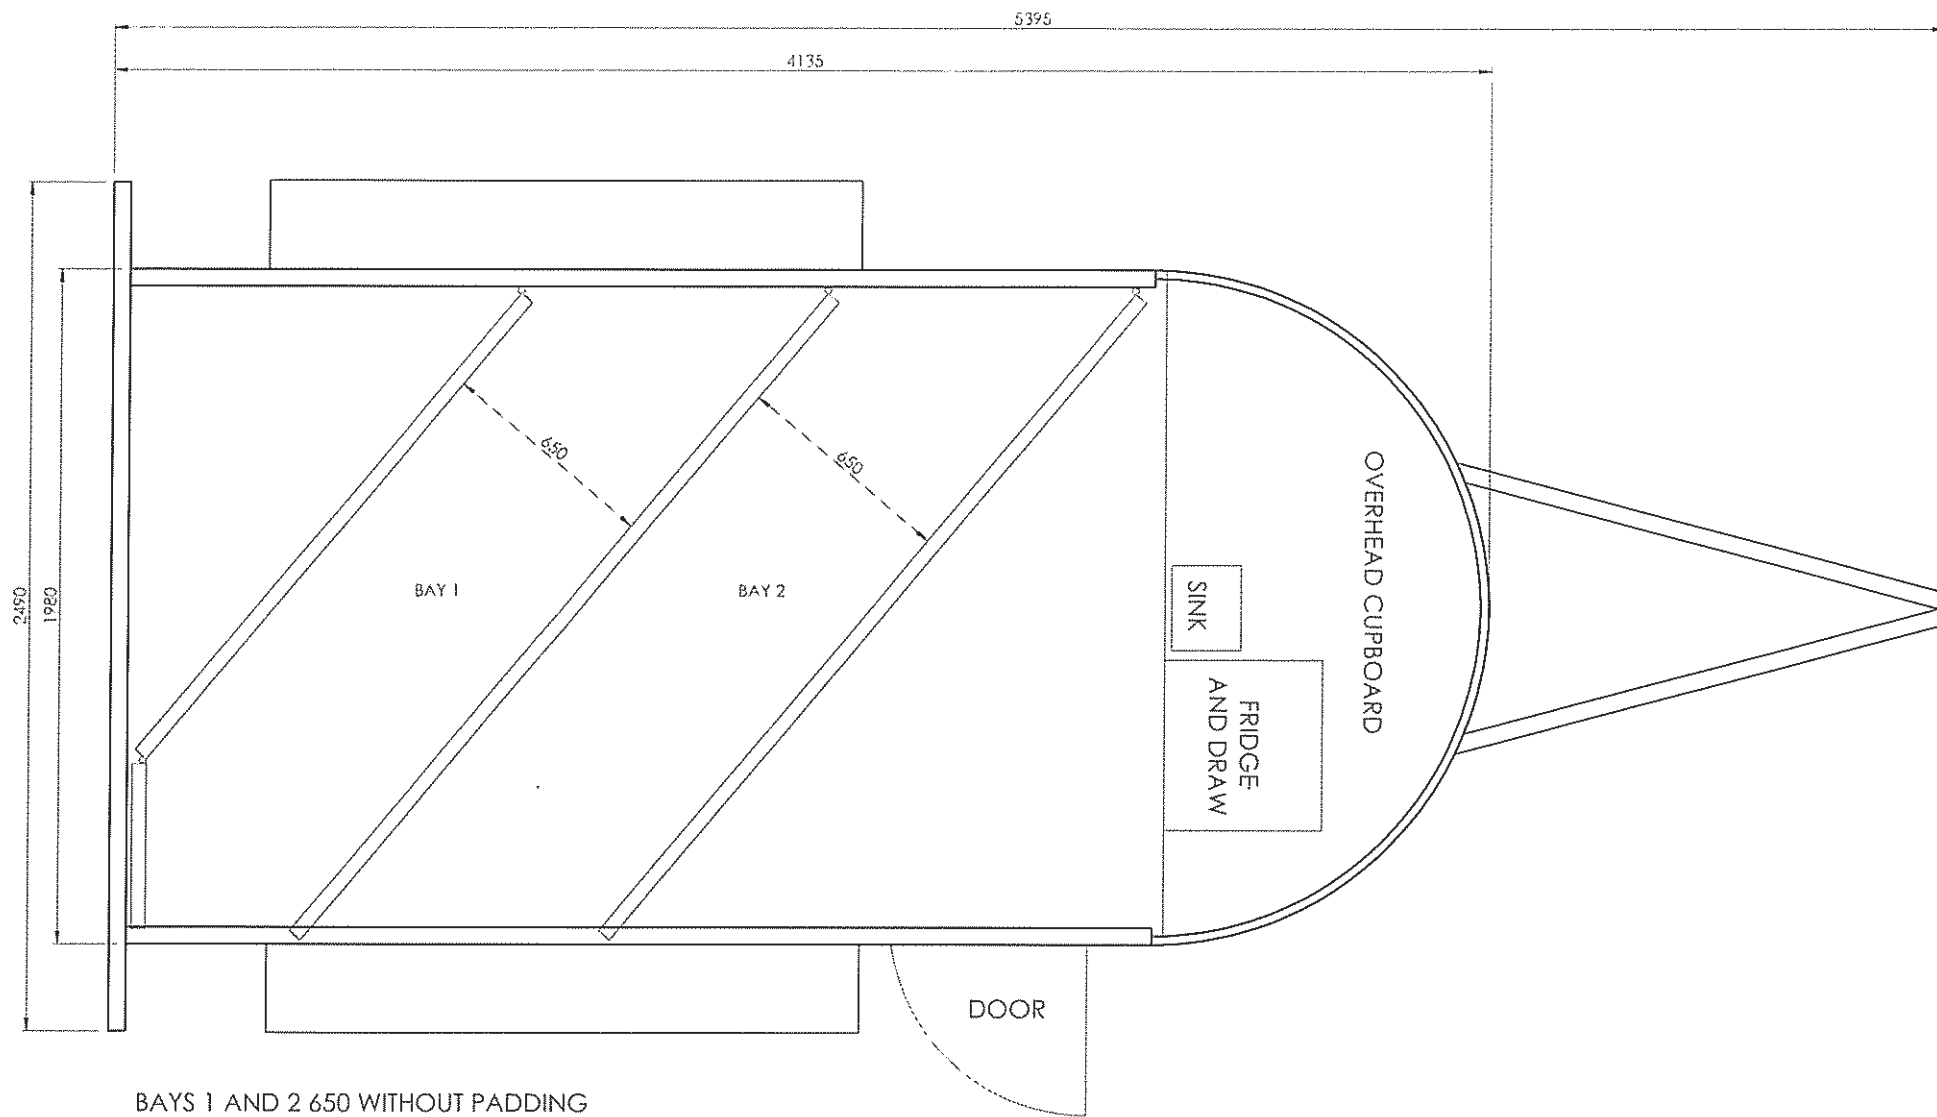

2H Angle Load Overnighter 360

BAYS 1 AND 2 650 WITHOUT PADDING