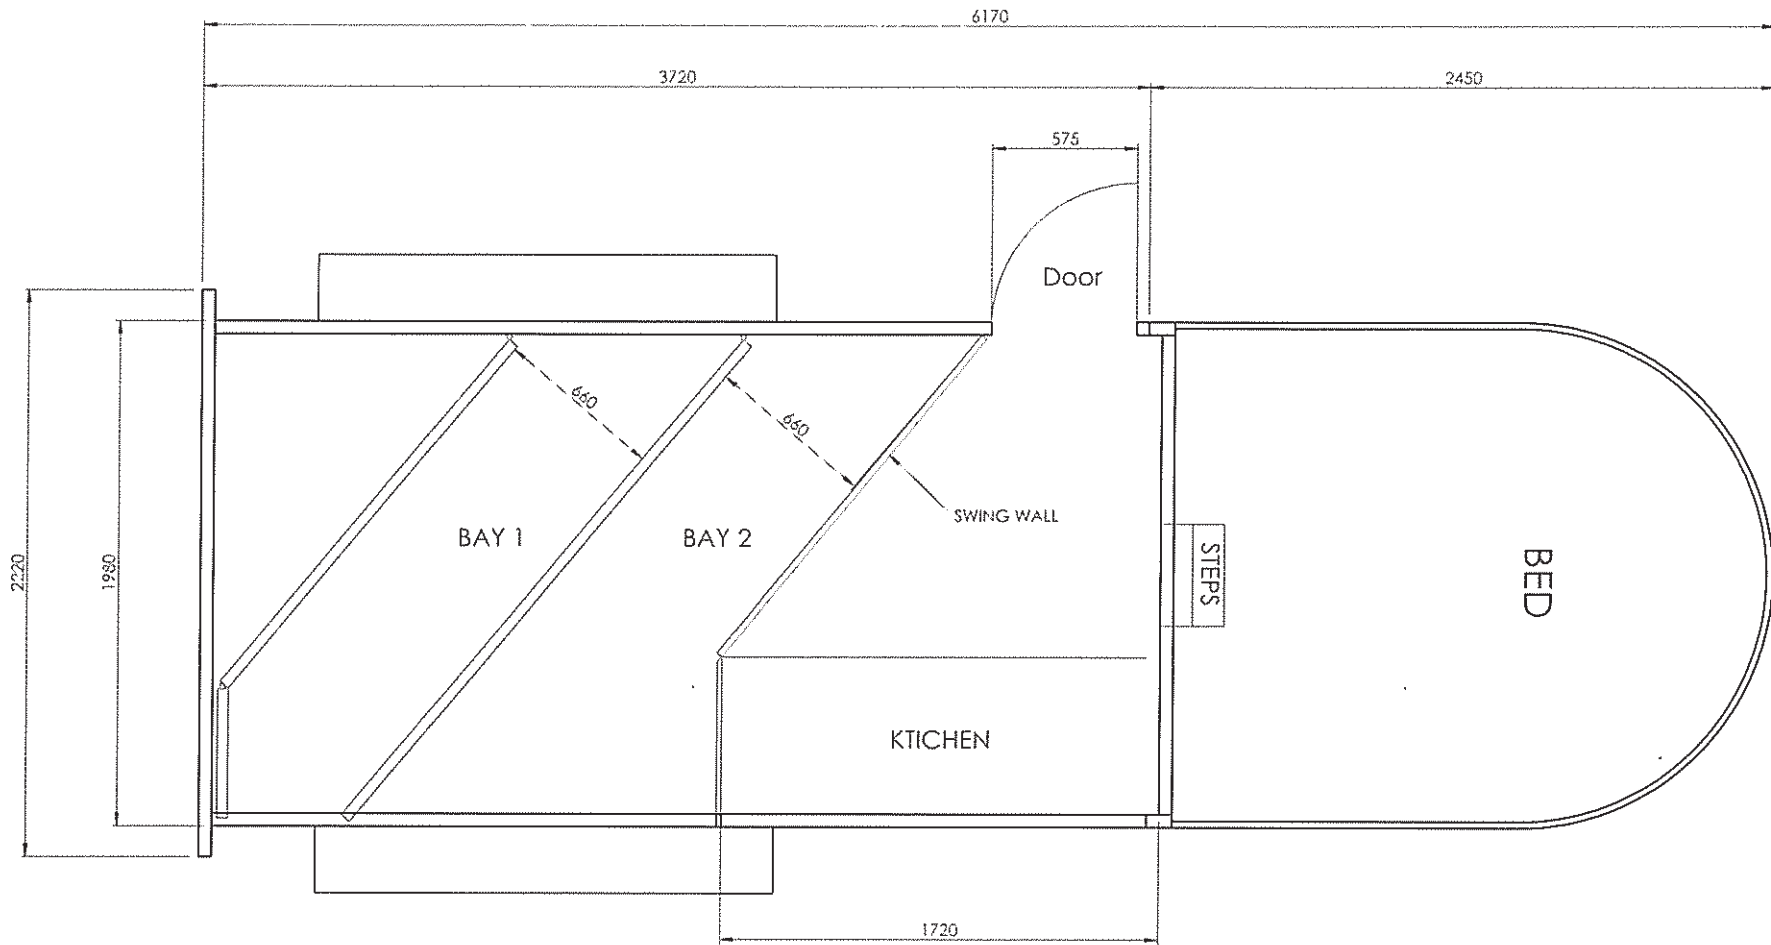

# 21' 2H Adventurer

BAY 1 AND 2 WITHOUT PADDING 660