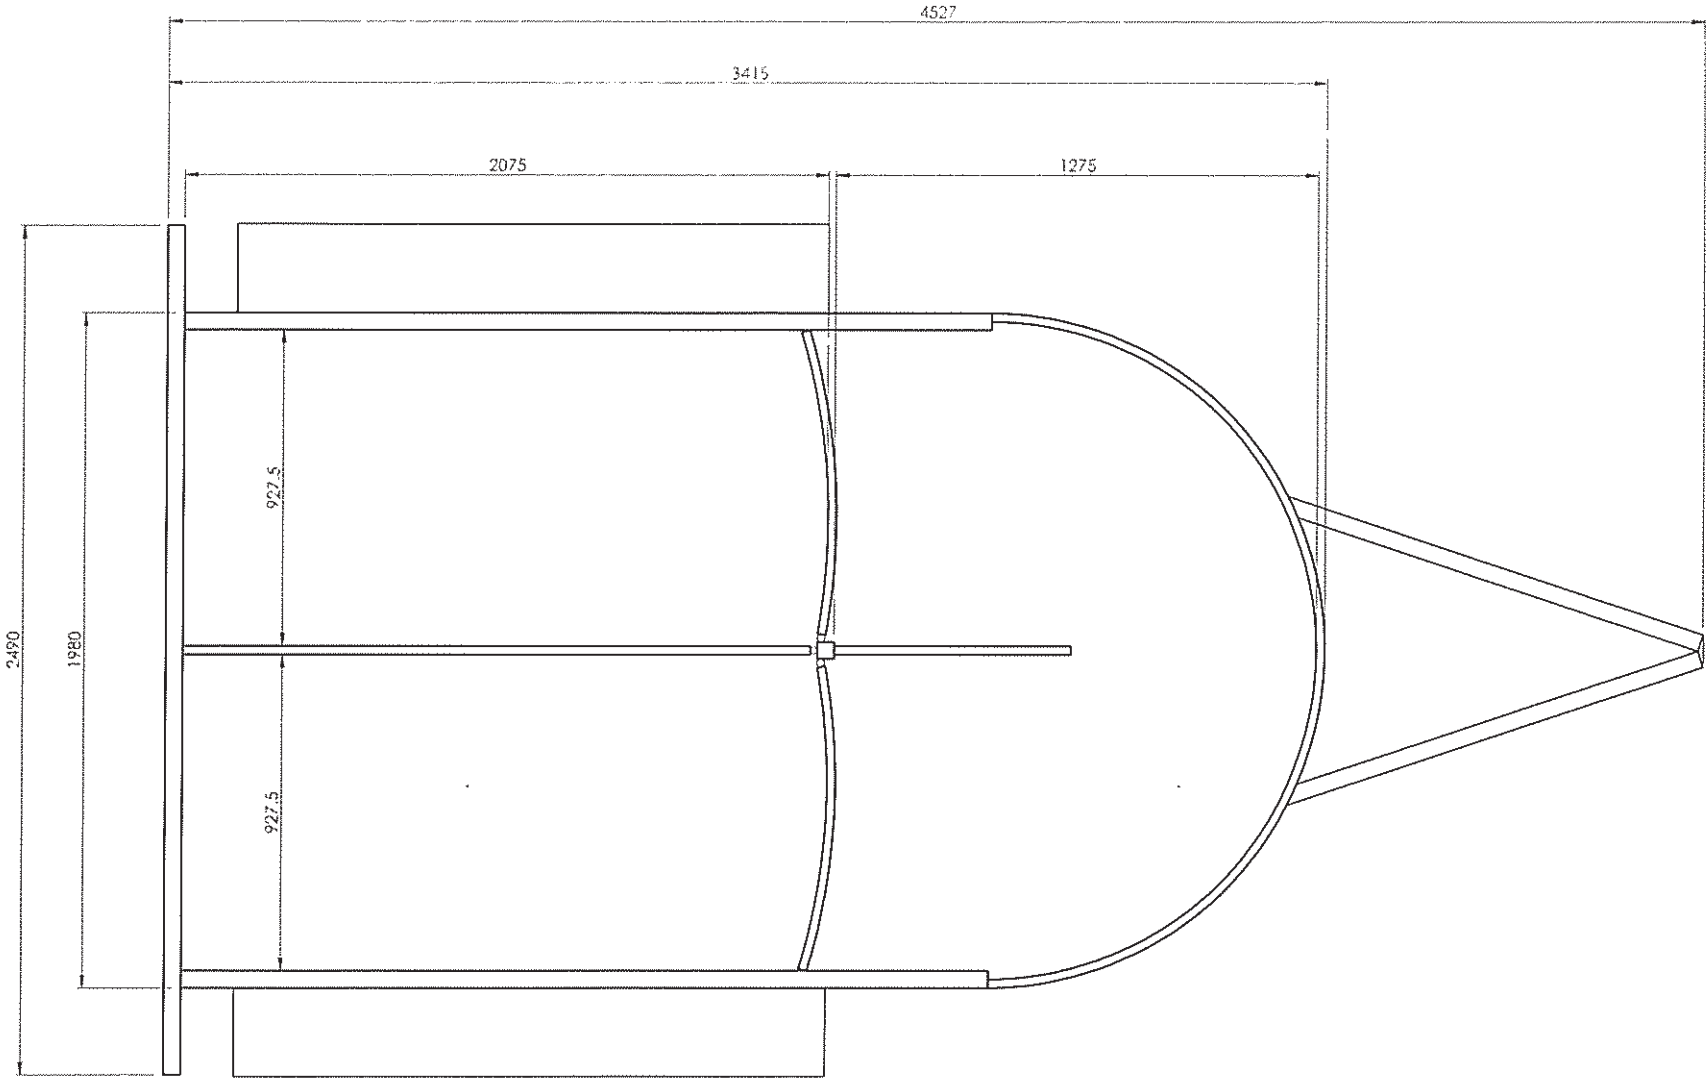

2H Straight Load Warmblood

BAY LENGTHS 2075
BAY WIDTHS 927.5