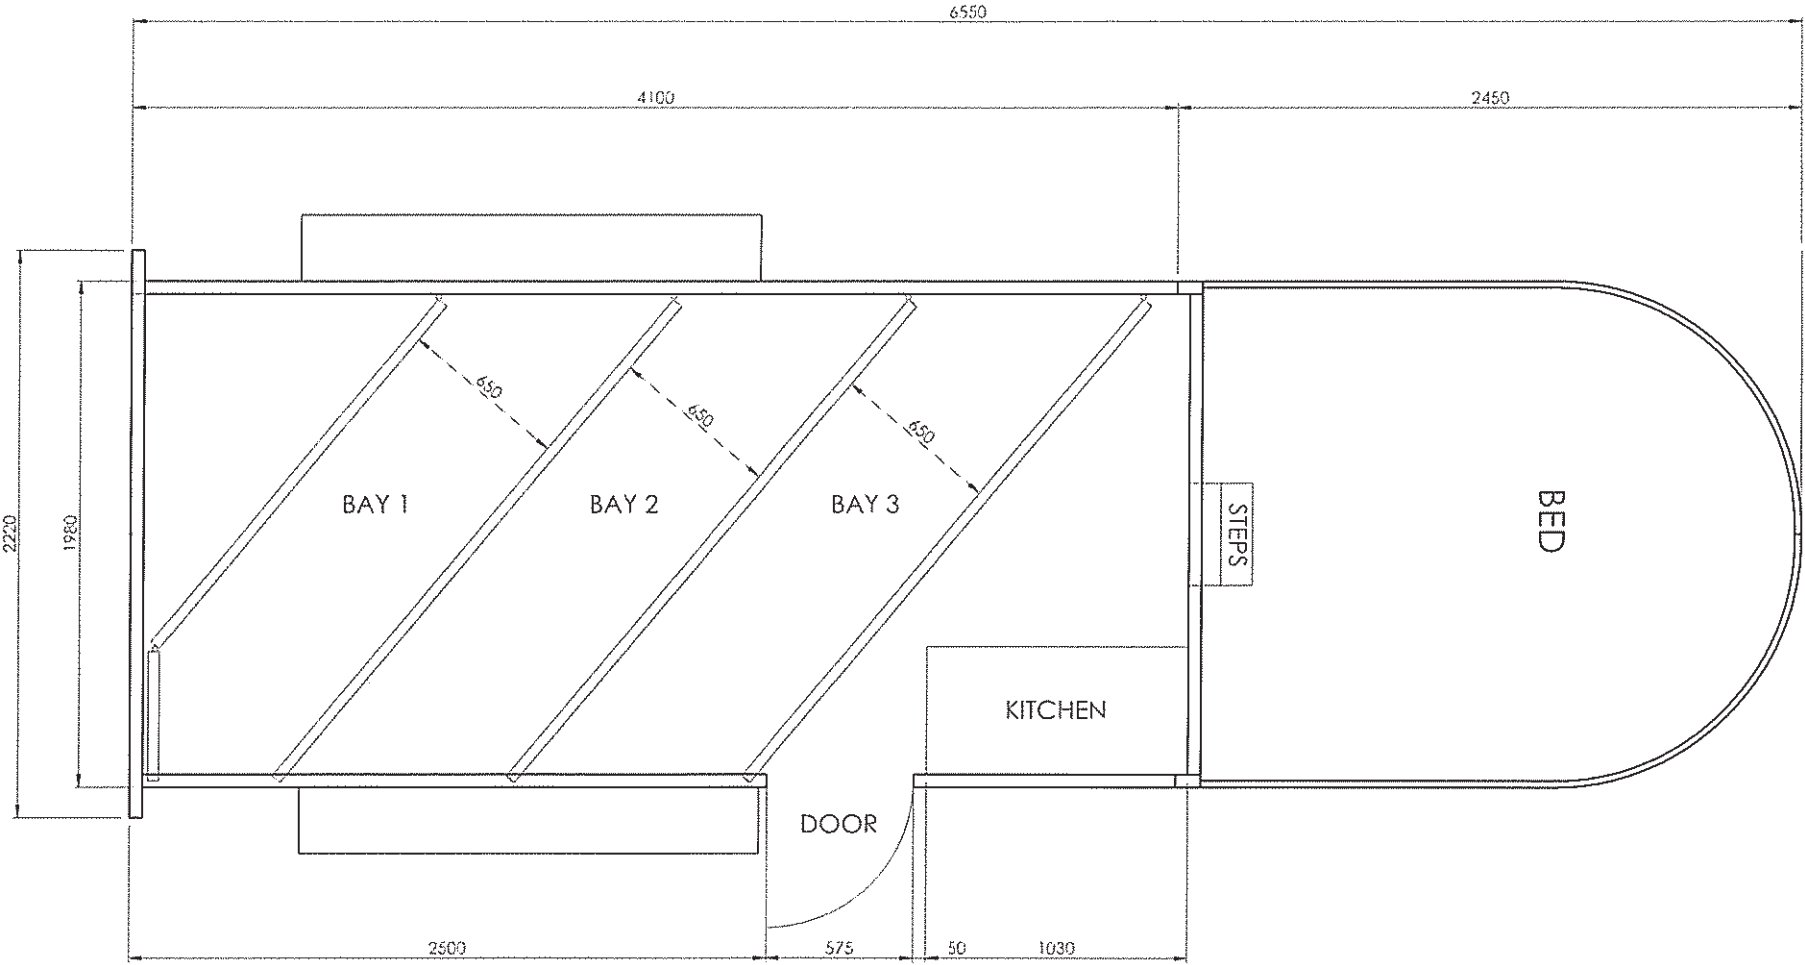

21' 2/3H Weekender

BAY 1,2,3 WITHOUT PADDING 650  
NOTE: FRONT DIVIDER IS REMOVED TO CREATE A 2H FLOAT